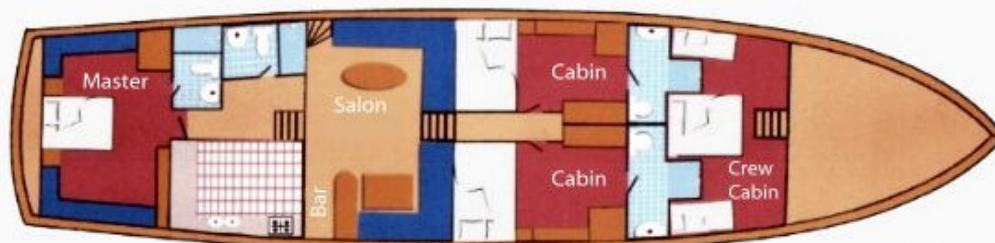

CEYLAN

CEYLAN

TECHNICAL DATA

Type	: Ketch
Rigging	: Ketch
Loa	: 20.00 m.
Beam	: 5.70 m
Engine	: 450 HP Iveco
Water	: 3.000 lt.
Fuel	: 2.500 lt.

EQUIPMENT

VHF, Radar, GPS and Deepsounder .
Generator 17 KWA.
Sails (roller).
Fishing equipment,
Snorkeling gear and Dinghy. Teak deck.
Washing machine, Dishwasher and Ice maker.
Inside telephone line .

ACCOMMODATION for 6 guest

1 master + 2 double cabins
3 comfortable, spacious cabins all with double bed.
Each cabin with private shower, toilet and airco.
Each cabin tv, dvd player, music system and minibar.
Teak deck.
Seperate crewcabins.

CEYLAN

PLAN