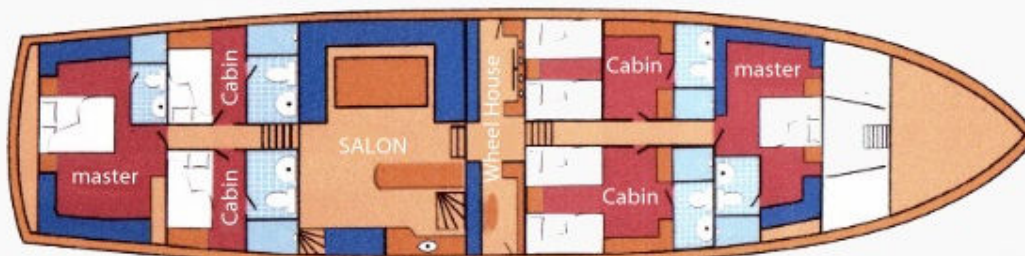

DURAMAZ

DURAMAZ

TECHNICAL DATA

Type : Ketch
Rigging : Ketch
Loa : 30.00 m.
Beam : 7.00 m
Engine : 450 HP IVECO ALFO
Water : 15.000 lt.
Fuel : 6.000 lt.

EQUIPMENT

VHF, Radar, GPS and Deepsonder
Generator 2x33 KWA
Sails (roller).
Fishing equipment,
Snorkeling gear and Dinghy.
Washing machine,
Dishwasher and Ice maker.
Inside telephone line and Safebox.

ACCOMMODATION for 12 guest

6 cabins; 2 master, 2 double and 2 twin cabins.
Each cabin with private shower, toilet and airco.
Each cabin tv, dvd player, music system and minibar.
Teak deck.
Seperate crewcabins.

DURAMAZ

BOAT PLAN