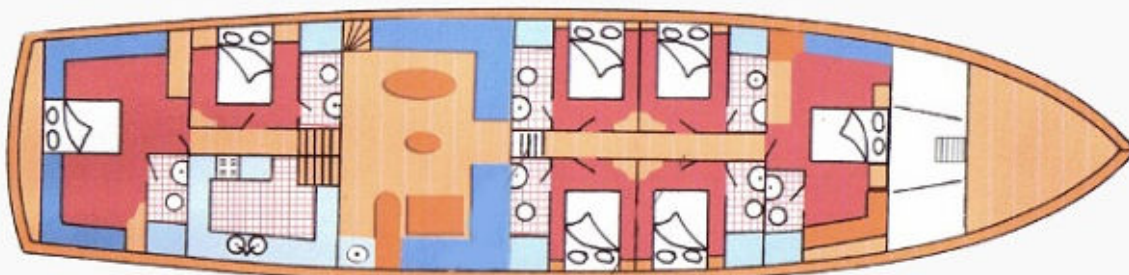

KAYHAN - 10

PLAN