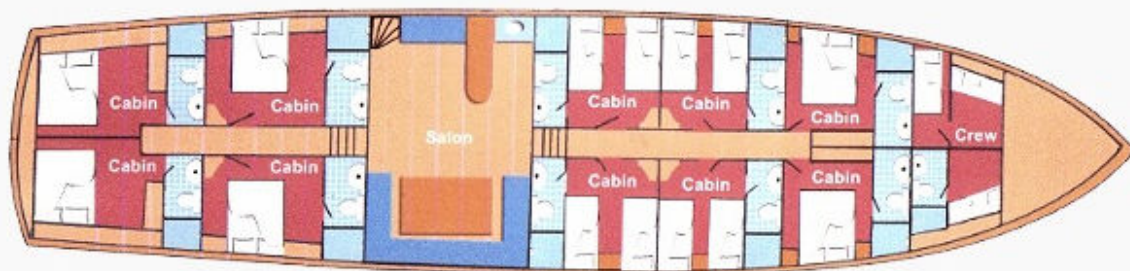

ACCOMMODATION for 6 guest

1 master + 2 double cabins
 3 comfortable, spacious cabins all with double bed.
 Each cabin with private shower, toilet and airco.
 Each cabin tv, dvd player, music system and minibar.
 Teak deck.
 Seperate crewcabins.

ACCOMMODATION for 12 guest

6 cabins; 2 master, 2 double and 2 twin cabins.
 Each cabin with private shower, toilet and airco.
 Each cabin tv, dvd player, music system and minibar.
 Teak deck.
 Seperate crewcabins.

ACCOMMODATION

10 cabins; 6 double and 4 twin cabins.
 Each cabin with private shower, toilet and airco.
 Salon with tv, dvd player and music system.
 Teak deck.
 Seperate crewcabins.

KAYHAN - 11

PLAN

KAYHAN - 12