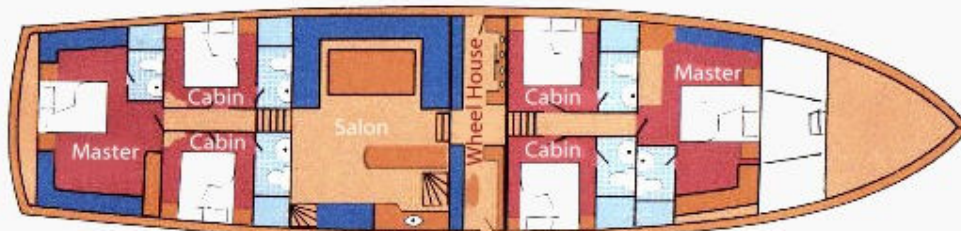

ACCOMMODATION for 6 guest

1 master + 2 double cabins
 3 comfortable, spacious cabins all with double bed.
 Each cabin with private shower, toilet and airco.
 Each cabin tv, dvd player, music system and minibar.
 Teak deck.
 Seperate crewcabins.

ACCOMMODATION for 12 guest

6 cabins; 2 master, 2 double and 2 twin cabins.
 Each cabin with private shower, toilet and airco.
 Each cabin tv, dvd player, music system and minibar.
 Teak deck.
 Seperate crewcabins.

ACCOMMODATION for 12 guest

4 Double Cabin
 2 Master Cabin
 6 WC / 6 Shower
 Hot Water
 Holding Tank
 Seperate Crew Cabin

KAYHAN - 5

PLAN

KAYHAN - 8

KAYHAN - 8

TECHNICAL DATA

Type	: Gulet
Design	: Alesta
Loa	: 30 M / 98 FT
Beam	: 7 M / 23 FT
Engine	: 542x2HP CATERPILLER
Speed	: 10 KNOT
Pax	: 20
Port	: Fethiye