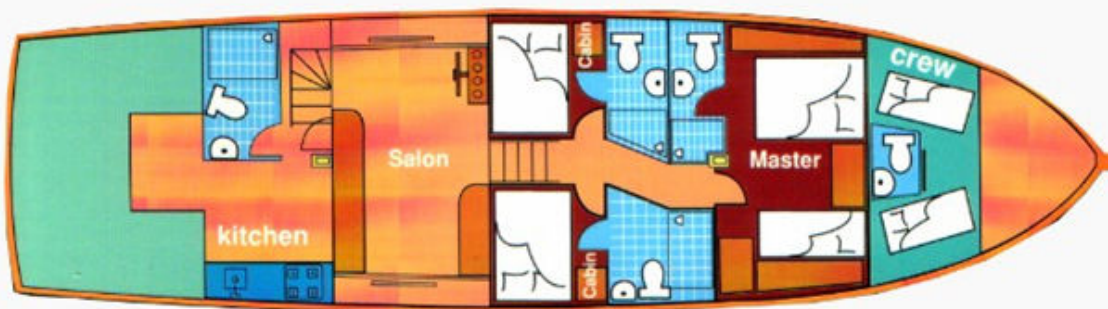

FARALYA

FARALYA

TECHNICAL DATA

Type	: Ketch
Rigging	: Ketch
Loa	: 20.00 m.
Beam	: 5.70 m
Engine	: 280 HP Iveco
Water	: 5.000 lt.
Fuel	: 2.500 lt.

EQUIPMENT

VHF, Radar, GPS and Deepsounder .
 Generator 11.5 KWA.
 Sails (roller).
 Fishing equipment,
 Snorkeling gear and Dinghy. Teak deck.
 Washing machine, Dishwasher and Ice maker.
 Inside telephone line .

ACCOMMODATION for 6 guest

1 master + 2 double cabins
 3 comfortable, spacious cabins all with double bed.
 Each cabin with private shower, toilet and airco.
 Each cabin tv, dvd player, music system and minibar.
 Teak deck.
 Seperate crewcabins.

FARALYA

CEYLAN

CEYLAN

TECHNICAL DATA

Type	: Ketch
Rigging	: Ketch
Loa	: 20.00 m.
Beam	: 5.70 m
Engine	: 450 HP Iveco
Water	: 3.000 lt.
Fuel	: 2.500 lt.

EQUIPMENT

VHF, Radar, GPS and Deepsounder .
 Generator 17 KWA.
 Sails (roller).
 Fishing equipment,
 Snorkeling gear and Dinghy. Teak deck.
 Washing machine, Dishwasher and Ice maker.
 Inside telephone line .