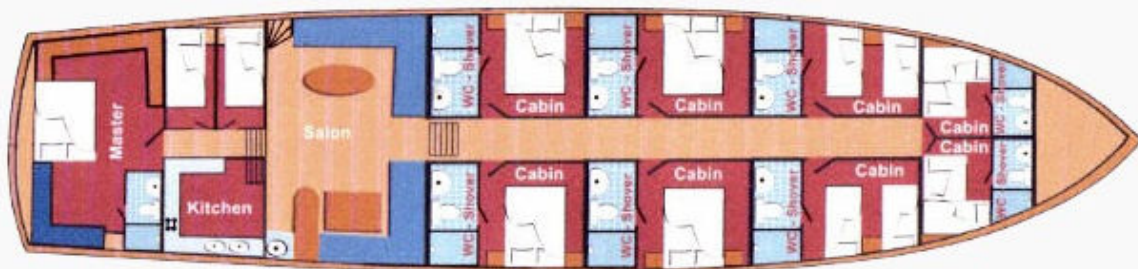

KAYHAN - 9

PLAN