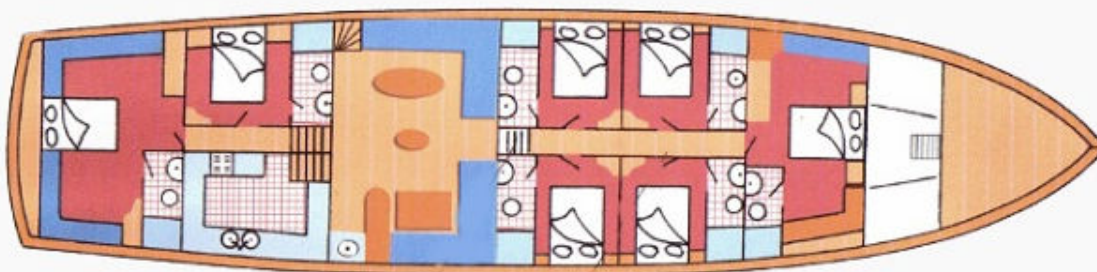

KAYHAN - 12

PLAN