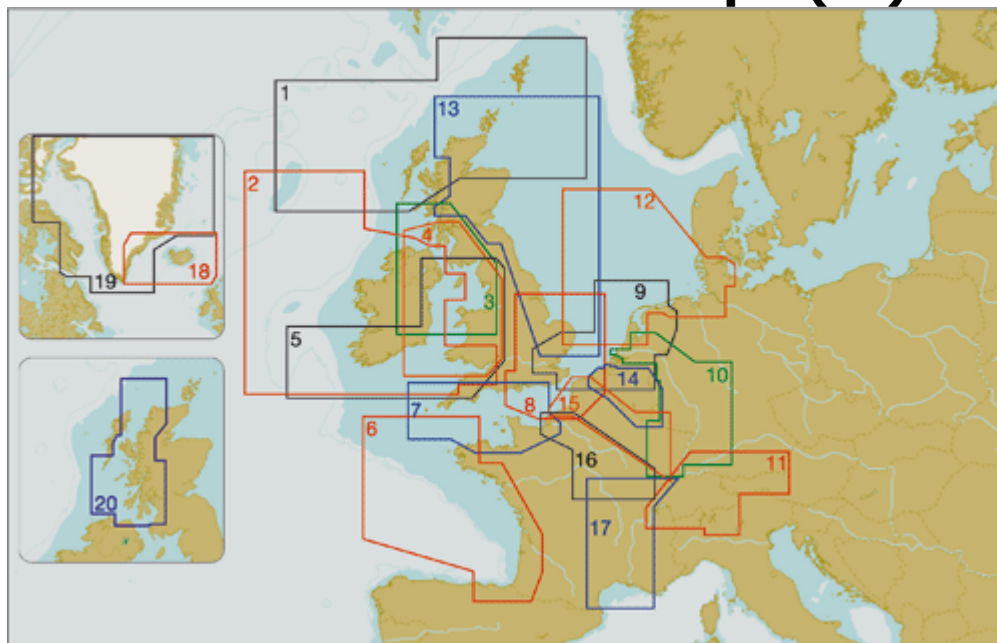

Norwegian Coasts (W)

Click on the **code** for more information

No		Description	Price
1	M-EN-P571	VESTFJORDEN TO KIRKENES & SVALBARD	W
2	M-EN-P569	NAMSOS TO SENJA ISLAND	W
3	M-EN-P568	SOGNEFJORDEN TO TOSENFJORDEN	W
4	M-EN-P566	MANDAL TO FOERDE	W
5	M-EN-P565	SKAGERRAK, GOETHEBORG TO EGRSUND	W

Benelux, Germany, Poland & Denmark (W)

Click on the **code** for more information

No	MAX PRO	Description	Price
1	M-EN-P071	IJMUIDEN TO ESBJERG	W
2	M-EN-P070	NETHERLANDS AND BELGIUM	W
3	M-EN-P159	NORTH GERMANY AND WESTERN DENMARK	W
4	M-EN-P565	SKAGERRAK, GOETHEBORG TO EGBERSUND	W
5	M-EN-P253	WESTERN SWEDEN	W
6	M-EN-P160	EASTERN DENMARK	W
7	M-EN-P706	ESTONIA, LATVIA, LITHUANIA, POLAND	W
8	M-EN-P255	SOUTH EASTERN SWEDEN	W
9	M-EN-P124	DENMARK	W

Western & Central Europe (W)

Click on the **code** for more information

No		Description	Price
1	M-EW-P220	SHETLAND, ORKNEYS AND WESTERN ISLES	W
2	M-EW-P208	BRISTOL CH. AND IRELAND	W
3	M-EW-P202	LLEYN PENINSULA TO FIRTH OF LORNE	W
4	M-EW-P209	IRISH SEA	W
5	M-EW-P207	BRISTOL CHANNEL AND IRISH SEA	W
6	M-EW-P203	FRANCE ATLANTIC COASTS	W
7	M-EW-P201	CENTRAL ENGLISH CHANNEL	W
8	M-EW-P205	EASTERN ENGLISH CHANNEL	W
9	M-EN-P070	NETHERLANDS AND BELGIUM	W
10	M-EN-P072	RIVER RHEIN	W
11	M-EN-P068	CENTRAL EUROPEAN LAKES	W
12	M-EN-P071	IJMUIDEN TO ESBJERG	W
13	M-EW-P214	HARWICH TO ORKNEY ISLANDS	W
14	M-EN-P079	BELGIUM INLAND WATER	W
15	M-EW-P222	FRANCE RIVERS: NORTH	W
16	M-EW-P223	LA SEINE: LE HAVRE TO DIJON	W
17	M-EW-P221	LE RHONE: MARSEILLE TO DIJON	W
18	M-EN-P402	ICELAND AND FAEROE ISLANDS	W
19	M-EN-P154	GREENLAND COASTS	W
20	M-EW-P224	SCOTLAND WEST	W