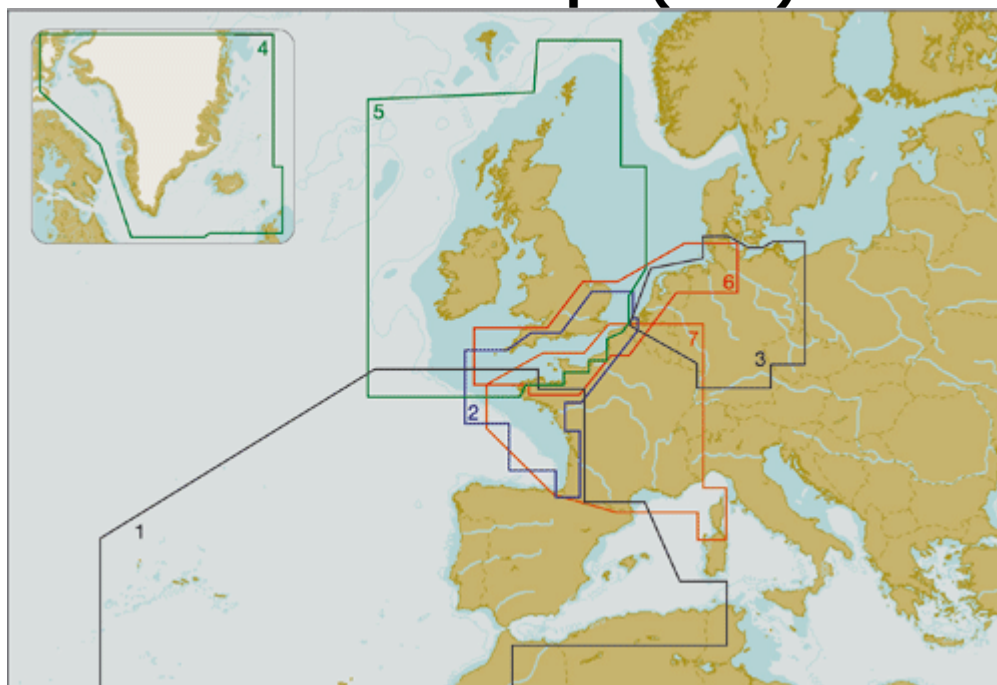

MAX Pro Catalog

Northern Europe (MW)

No	MAX P110	Description	Price
1	M-EN-P004	GERMANY, DENMARK AND SKAGERRAK	MW
2	M-EN-P006	G. OF FINLAND RUSSIAN LAKES AND BALTIC	MW
3	M-EN-P010	GOTHLAND TO ST. PETERSBURG	MW
4	M-EN-P012	GULF OF BOTHNIA	MW
5	M-EN-P002	SKAGERRAK TO NAMSOS	MW
6	M-EN-P003	BERGEN TO LOFOTEN ISLANDS	MW
7	M-EN-P001	TRONDHEIM TO KIRKENES	MW
8	M-RS-P001	RUSSIAN FEDERATION NORTH WEST	MW
9	M-EN-P005	SOUTH SWEDEN INCL. INLAND WATERWAYS	MW
10	M-EN-P008	EAST SWEDEN	MW
11	M-EN-P007	FINLAND	MW

Western Europe (MW)

Click on the **code** for more information

No		Description	Price
1	M-EW-P005	IBERIAN PENINSULA INC. THE ISLANDS	MW
2	M-EW-P006	FRANCE ATLANTIC AND ENGLISH CHANNEL	MW
3	M-EN-P013	CENTRAL EUROPEAN INLAND WATERS	MW
4	M-EN-P009	ICELAND, GREENLAND FAEROE TO SHETLAND	MW
5	M-EW-P007	UK & IRELAND	MW
6	M-EW-P001	ENGLISH CHANNEL TO HAMBURG	MW
7	M-EW-P004	FRANCE AND BELGIUM INLAND	MW

Med & Red Sea, Caspian & Black Sea (W)

Click on the **code** for more information

No	MAX PRO	Description	Price
1	M-EW-P203	FRANCE ATLANTIC COASTS	W
2	M-EW-P204	IBERIAN PEN. ATL. - ACORES AND MADEIRA	W
3	M-AF-P201	AFRICA MEDITERRANEAN NORTH	W
4	M-EM-P100	SPAIN MEDITERRANEAN COASTS	W
5	M-EM-P108	CANAL DU MIDI	W
6	M-EM-P101	FRANCE MEDITERRANEAN COASTS	W
7	M-EN-P068	CENTRAL EUROPEAN LAKES	W
8	M-EM-P094	LIGURIAN AND TYRRHENIAN SEA	W
9	M-EM-P095	LOW TYRRHENIAN SEA - TUNISIA - LIBIA	W
10	M-EM-P097	ADRIATIC SEA	W
11	M-ME-P201	N-E AFRICA MED. AND MIDDLE EAST COASTS	W
12	M-EM-P104	AEGEAN SEA	W
13	M-EM-P102	BLACK SEA AND MARMARA	W
14	M-ME-P005	CASPIAN SEA	W
15	M-EM-P090	LAGUNA VENETA	W