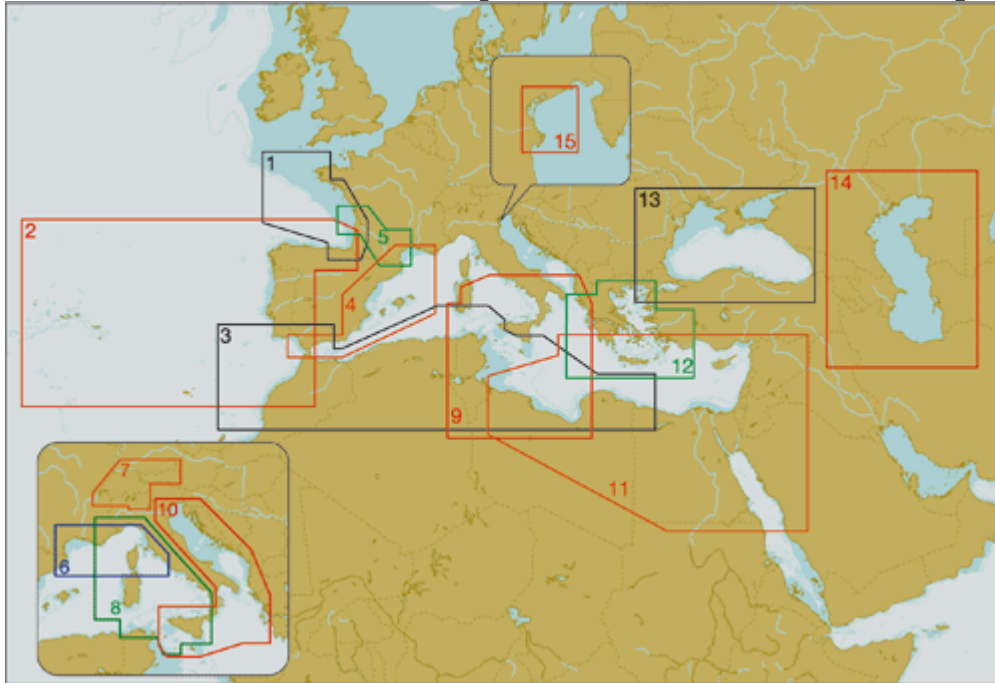

Benelux, Germany, Poland & Denmark (W)

Click on the **code** for more information

No	MAX PRO	Description	Price
1	M-EN-P071	IJMUIDEN TO ESBJERG	W
2	M-EN-P070	NETHERLANDS AND BELGIUM	W
3	M-EN-P159	NORTH GERMANY AND WESTERN DENMARK	W
4	M-EN-P565	SKAGERRAK, GOETHEBORG TO EGBERSUND	W
5	M-EN-P253	WESTERN SWEDEN	W
6	M-EN-P160	EASTERN DENMARK	W
7	M-EN-P706	ESTONIA, LATVIA, LITHUANIA, POLAND	W
8	M-EN-P255	SOUTH EASTERN SWEDEN	W
9	M-EN-P124	DENMARK	W

Western & Central Europe (W)

Click on the **code** for more information

No		Description	Price
1	M-EW-P220	SHETLAND, ORKNEYS AND WESTERN ISLES	W
2	M-EW-P208	BRISTOL CH. AND IRELAND	W
3	M-EW-P202	LLEYN PENINSULA TO FIRTH OF LORNE	W
4	M-EW-P209	IRISH SEA	W
5	M-EW-P207	BRISTOL CHANNEL AND IRISH SEA	W
6	M-EW-P203	FRANCE ATLANTIC COASTS	W
7	M-EW-P201	CENTRAL ENGLISH CHANNEL	W
8	M-EW-P205	EASTERN ENGLISH CHANNEL	W
9	M-EN-P070	NETHERLANDS AND BELGIUM	W
10	M-EN-P072	RIVER RHEIN	W
11	M-EN-P068	CENTRAL EUROPEAN LAKES	W
12	M-EN-P071	IJMUIDEN TO ESBJERG	W
13	M-EW-P214	HARWICH TO ORKNEY ISLANDS	W
14	M-EN-P079	BELGIUM INLAND WATER	W
15	M-EW-P222	FRANCE RIVERS: NORTH	W
16	M-EW-P223	LA SEINE: LE HAVRE TO DIJON	W
17	M-EW-P221	LE RHONE: MARSEILLE TO DIJON	W
18	M-EN-P402	ICELAND AND FAEROE ISLANDS	W
19	M-EN-P154	GREENLAND COASTS	W
20	M-EW-P224	SCOTLAND WEST	W

Med & Red Sea, Caspian & Black Sea (W)

Click on the **code** for more information

No	MAX PRO	Description	Price
1	M-EW-P203	FRANCE ATLANTIC COASTS	W
2	M-EW-P204	IBERIAN PEN. ATL. - ACORES AND MADEIRA	W
3	M-AF-P201	AFRICA MEDITERRANEAN NORTH	W
4	M-EM-P100	SPAIN MEDITERRANEAN COASTS	W
5	M-EM-P108	CANAL DU MIDI	W
6	M-EM-P101	FRANCE MEDITERRANEAN COASTS	W
7	M-EN-P068	CENTRAL EUROPEAN LAKES	W
8	M-EM-P094	LIGURIAN AND TYRRHENIAN SEA	W
9	M-EM-P095	LOW TYRRHENIAN SEA - TUNISIA - LIBIA	W
10	M-EM-P097	ADRIATIC SEA	W
11	M-ME-P201	N-E AFRICA MED. AND MIDDLE EAST COASTS	W
12	M-EM-P104	AEGEAN SEA	W
13	M-EM-P102	BLACK SEA AND MARMARA	W
14	M-ME-P005	CASPIAN SEA	W
15	M-EM-P090	LAGUNA VENETA	W