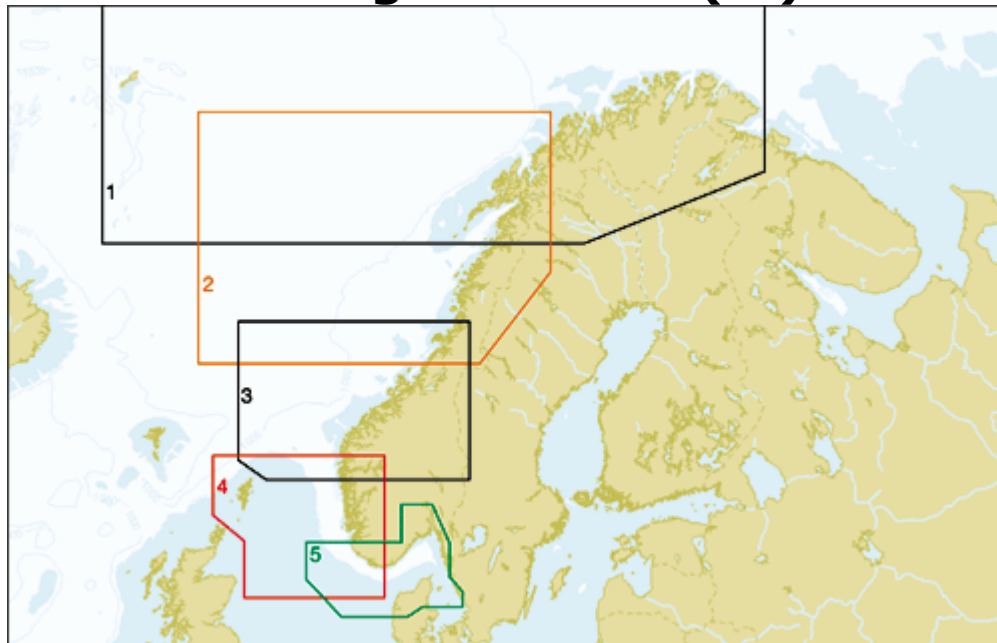

Norwegian Coasts (W)

Click on the **code** for more information

No		Description	Price
1	M-EN-P571	VESTFJORDEN TO KIRKENES & SVALBARD	W
2	M-EN-P569	NAMSOS TO SENJA ISLAND	W
3	M-EN-P568	SOGNEFJORDEN TO TOSENFJORDEN	W
4	M-EN-P566	MANDAL TO FOERDE	W
5	M-EN-P565	SKAGERRAK, GOETHEBORG TO EGRSUND	W