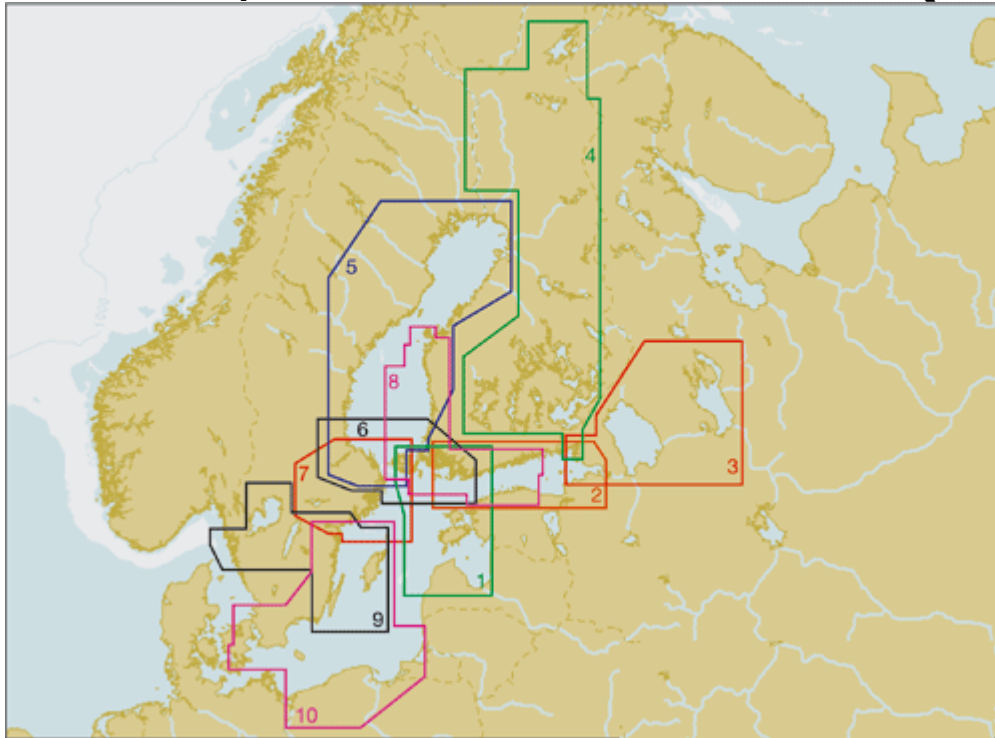

Baltic Sea, G. of Bothnia & Finland (W)

Click on the **code** for more information

No	Code	Description	Price
1	M-EN-P327	NORTHERN BALTIC	W
2	M-EN-P325	GULF OF FINLAND	W
3	M-EN-P604	RUSSIAN LAKES	W
4	M-EN-P326	FINLAND LAKES	W
5	M-EN-P259	GULF OF BOTHNIA	W
6	M-EN-P260	AALAND PASSAGES	W
7	M-EN-P257	NORRKOEPING TO GAEVLE	W
8	M-EN-P330	VAASA TO KOTKA	W
9	M-EN-P256	INLAND SWEDEN	W
10	M-EN-P255	SOUTH EASTERN SWEDEN	W