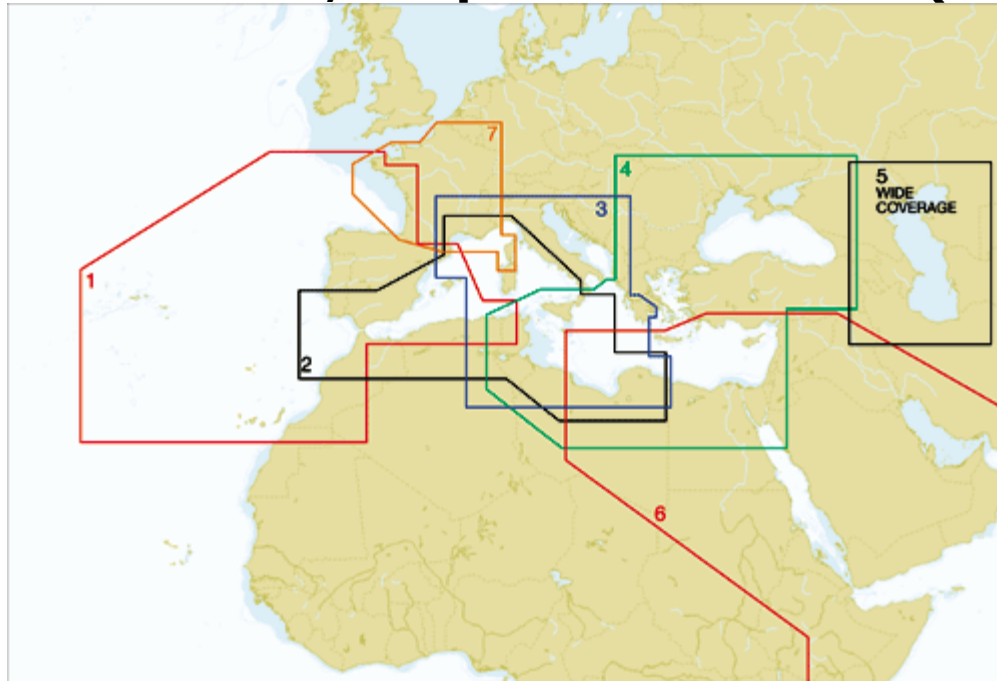

Med & Red Sea, Caspian & Black Sea (MW)

Click on the **code** for more information

No		Description	Price
1	M-EW-P005	IBERIAN PENINSULA INC. THE ISLANDS	MW
2	M-EM-P001	WEST MEDITERRANEAN SEA	MW
3	M-EM-P002	CENTRAL MEDITERRANEAN SEA	MW
4	M-EM-P003	EAST MEDITERRANEAN - AEGEAN - BLACK SEA	MW
5	M-ME-P005	CASPIAN SEA	W
6	M-ME-P001	MIDDLE EAST - RED SEA - THE GULF	MW
7	M-EW-P004	FRANCE AND BELGIUM INLAND	MW