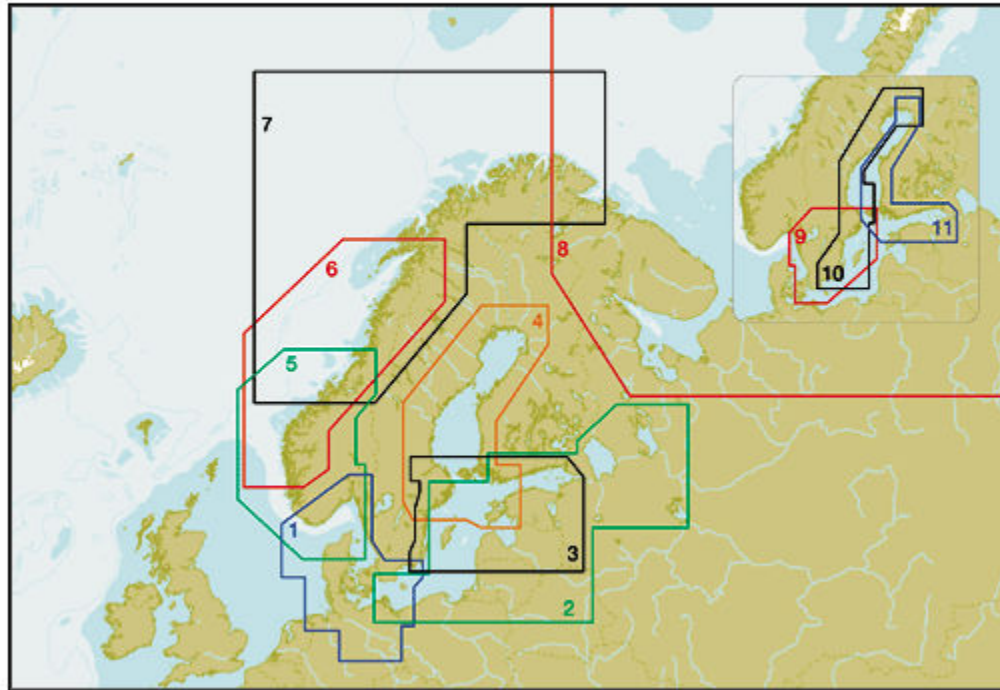

MAX Pro Catalog

Northern Europe (MW)

No	MAX P110	Description	Price
1	M-EN-P004	GERMANY, DENMARK AND SKAGERRAK	MW
2	M-EN-P006	G. OF FINLAND RUSSIAN LAKES AND BALTIC	MW
3	M-EN-P010	GOTHLAND TO ST. PETERSBURG	MW
4	M-EN-P012	GULF OF BOTHNIA	MW
5	M-EN-P002	SKAGERRAK TO NAMSOS	MW
6	M-EN-P003	BERGEN TO LOFOTEN ISLANDS	MW
7	M-EN-P001	TRONDHEIM TO KIRKENES	MW
8	M-RS-P001	RUSSIAN FEDERATION NORTH WEST	MW
9	M-EN-P005	SOUTH SWEDEN INCL. INLAND WATERWAYS	MW
10	M-EN-P008	EAST SWEDEN	MW
11	M-EN-P007	FINLAND	MW

Western Europe (MW)

Click on the **code** for more information

No		Description	Price
1	M-EW-P005	IBERIAN PENINSULA INC. THE ISLANDS	MW
2	M-EW-P006	FRANCE ATLANTIC AND ENGLISH CHANNEL	MW
3	M-EN-P013	CENTRAL EUROPEAN INLAND WATERS	MW
4	M-EN-P009	ICELAND, GREENLAND FAEROE TO SHETLAND	MW
5	M-EW-P007	UK & IRELAND	MW
6	M-EW-P001	ENGLISH CHANNEL TO HAMBURG	MW
7	M-EW-P004	FRANCE AND BELGIUM INLAND	MW

Med & Red Sea, Caspian & Black Sea (W)

Click on the **code** for more information

No	MAX PRO	Description	Price
1	M-EW-P203	FRANCE ATLANTIC COASTS	W
2	M-EW-P204	IBERIAN PEN. ATL. - ACORES AND MADEIRA	W
3	M-AF-P201	AFRICA MEDITERRANEAN NORTH	W
4	M-EM-P100	SPAIN MEDITERRANEAN COASTS	W
5	M-EM-P108	CANAL DU MIDI	W
6	M-EM-P101	FRANCE MEDITERRANEAN COASTS	W
7	M-EN-P068	CENTRAL EUROPEAN LAKES	W
8	M-EM-P094	LIGURIAN AND TYRRHENIAN SEA	W
9	M-EM-P095	LOW TYRRHENIAN SEA - TUNISIA - LIBIA	W
10	M-EM-P097	ADRIATIC SEA	W
11	M-ME-P201	N-E AFRICA MED. AND MIDDLE EAST COASTS	W
12	M-EM-P104	AEGEAN SEA	W
13	M-EM-P102	BLACK SEA AND MARMARA	W
14	M-ME-P005	CASPIAN SEA	W
15	M-EM-P090	LAGUNA VENETA	W