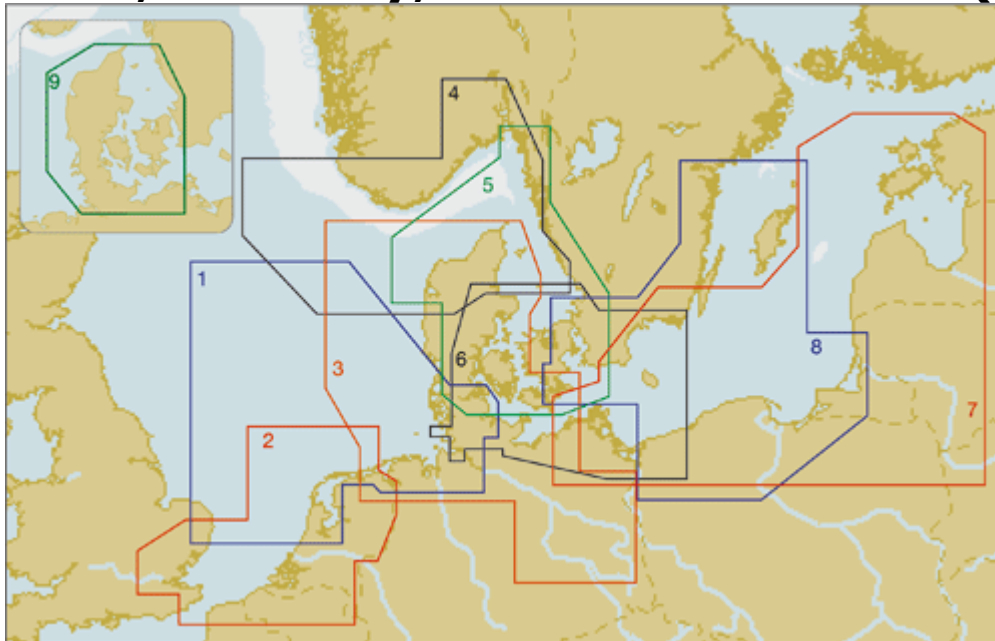

Benelux, Germany, Poland & Denmark (W)

Click on the **code** for more information

No	MAX PRO	Description	Price
1	M-EN-P071	IJMUIDEN TO ESBJERG	W
2	M-EN-P070	NETHERLANDS AND BELGIUM	W
3	M-EN-P159	NORTH GERMANY AND WESTERN DENMARK	W
4	M-EN-P565	SKAGERRAK, GOETHEBORG TO EGBERSUND	W
5	M-EN-P253	WESTERN SWEDEN	W
6	M-EN-P160	EASTERN DENMARK	W
7	M-EN-P706	ESTONIA, LATVIA, LITHUANIA, POLAND	W
8	M-EN-P255	SOUTH EASTERN SWEDEN	W
9	M-EN-P124	DENMARK	W